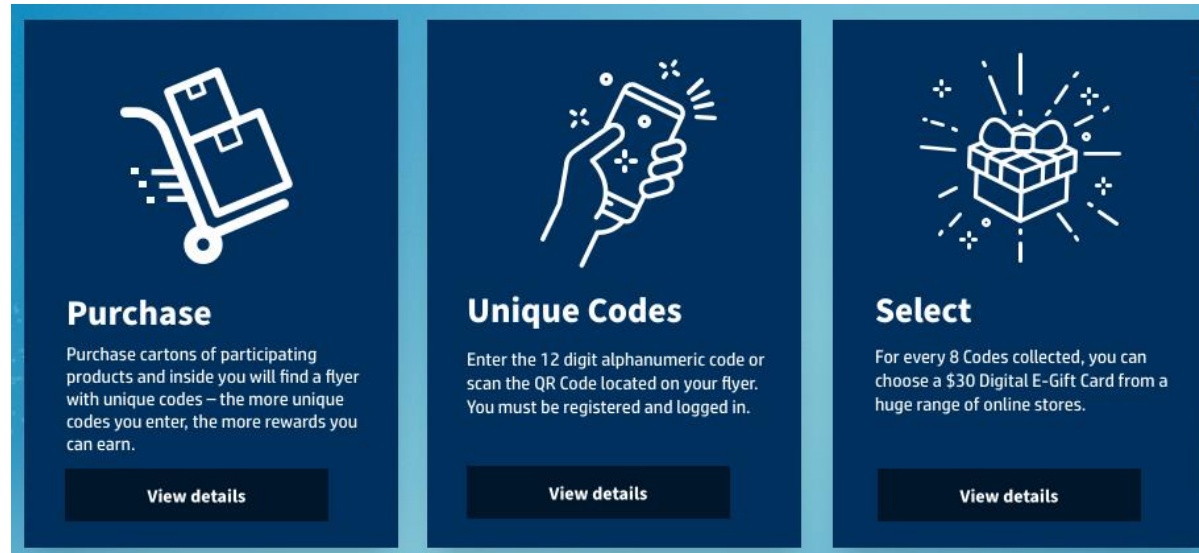

Check website